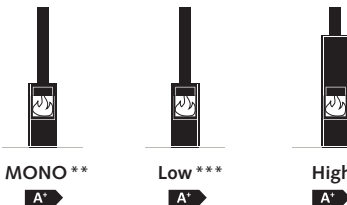

Stûv 30-compact