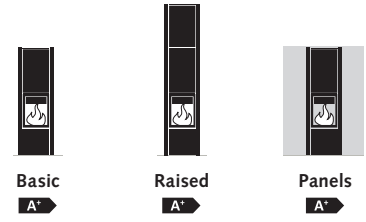

Stûv 30 inset

3 in 1 stove: glass door, overnight burn & open.

DEFRA APPROVED

SMOKE OUTLETS (mm)

ROTATING

FIXED

REAR

OPTIONS

Heat accumulator

Outside air connector

FLOOR
PLATE

Circular Stûvgrey

Circular Stainless Steel

OVAL Stûvgrey

DUCTING see Accessories

5,797

6,764

5,476

5,476

6,549

6,120

Ø 150 / 180

Ø 180

Ø 180

Ø 180

Ø 180

Ø 180

433

370

✓

✓

✓

186

130

270*

277

251

683

270

270

209

108

108

108

289

289

167

167

167

289

289

✓

✓

✓

Panels available in many RAL colours/configurations. Contact us for prices and lead times. * Custom cover to fit around smoke outlet.