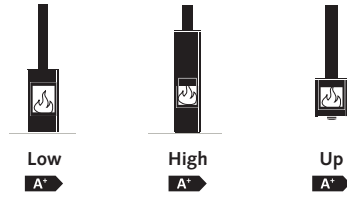

Stûv 30

Stûv 30 inset

3 in 1 stove: glass door, overnight burn & open.

DEFRA APPROVED

SMOKE OUTLETS (mm)

ROTATING

FIXED

REAR

OPTIONS

Heat accumulator

Outside air connector

FLOOR
PLATE

Circular Stûvgrey

Circular Stainless Steel

OVAL Stûvgrey

DUCTING see Accessories

5,797

6,764

5,476

5,476

6,549

6,120

Ø 150 / 180

Ø 180

Ø 180

Ø 180

Ø 180

Ø 180

433

370

✓

✓

✓

186

130

270*

277

251

683

270

270

209

108

108

108

289

289

167

167

167

289

289

✓

✓

✓

Panels available in many RAL colours/configurations. Contact us for prices and lead times. * Custom cover to fit around smoke outlet.

Stûv 30-compact

Stûv 30-compact inset

3 in 1 stove: glass door, overnight burn & open.

DEFRA APPROVED

SMOKE OUTLETS (mm)

ROTATING

FIXED

REAR

OPTIONS

Heat accumulator

Outside air connector

FLOOR
PLATE

Circular Stûvgrey

Circular Stainless Steel

OVAL Stûvgrey

DUCTING see Accessories

3,578

4,682

5,146

5,825

5,932

5,718

✓

✓

✓

✓

✓

✓

Ø 150

Ø 150

Ø 150

Ø 150

Ø 150

Ø 150

✓

✓

200

✓

✓

✓

200

624

227

227

227

83

83

83

289

289

289

121

121

121

447

447

447

291

291

291

✓

✓

✓

Panels available in many RAL colours/configurations. Contact us for prices and lead times. ** MONO has glass stove mode only. *** Available in StûvGrey and StûvBlack