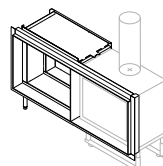

Stûv 16

Drawer

600 mm

Drawer

1200 mm

Drawer U Form

Drawer

with Log Rack