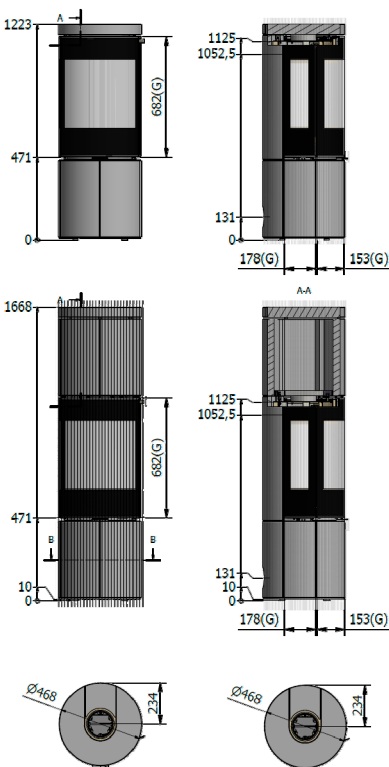

OPTIONS

For all models - MUST SPECIFY AT TIME OF ORDER

	No Additional Cost	
Wooden Handle (Included)		
Round Stainless Steel Handle	£ 122.50	£ 147.00
Leather Handle, Brown or Black	£ 108.33	£ 130.00
Classic Long Stainless Steel Bar Handle	£ 91.67	£ 110.00
Heat Accumulation Stone Only suitable for Juno 160	£ 461.67	£ 554.00
Turntable, Rotating Collar & UK Adaptor	£ 462.50	£ 555.00
Air Kit 35 - through floor only	£ 217.50	£ 261.00
Air Kit 5 - through back only	£ 156.67	£ 188.00