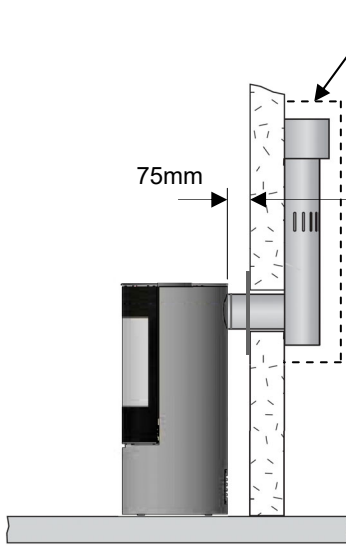

GUIDE TO RAIS GAS FLUE KITS - METALOTERM US 100/150 SYSTEM

OPTION 1 STANDARD KIT AVAILABLE

US10U0031 'SNORKEL' 100/150
USR ROSETTE 100/150