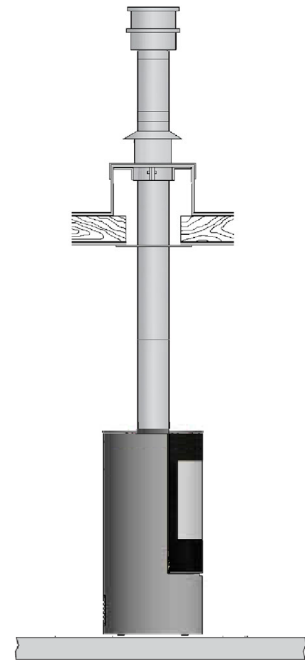

OPTION 3 STANDARD KIT AVAILABLE

100 LENGTH 100/150
USD0 100/150
US 25 100/150
USDVC2 TERMINAL 100/150
USSR STORM COLLAR 100/150
USKB LOCKING BAND 100/150
USDPP ADJUSTABLE 100/150
USDQ RAFTER SUPPORT 100/150
USR ROSETTE 100/150