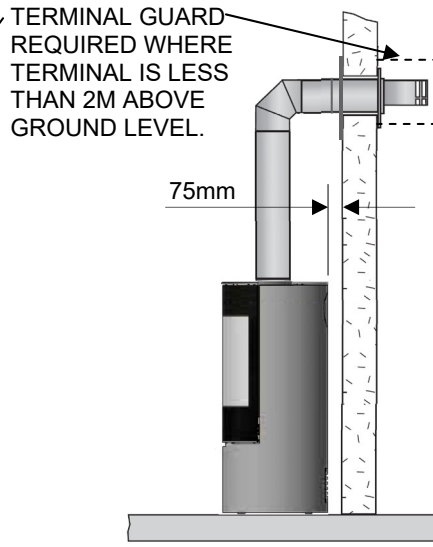

OPTION 2 STANDARD KIT AVAILABLE

USD 100 LENGTH 100/150
OR USD 50 LENGTH 100/150
USDB 90° BEND 100/150
USD 25 100/150
USDHC1 TERMINAL 100/150
USR 10 ROSETTE 100/150

NOTE: KIT AVAILABLE WITH
EITHER 1M OR .50CM VERTICAL
RISE