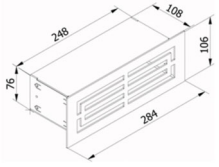

CONVECTION GRILLES

£ Ex VAT

£ Inc VAT

Q-Be / Q-Bic Convection Grille

Dimensions	Free Air	£ Ex VAT	£ Inc VAT
287 x 91mm	Free Air 90cm²	£ 98.33	£ 118.00
707480470 with grooves White			
707480490 with grooves Black			
707480870 with holes White			
707480890 with holes Black