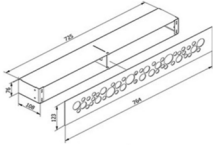

500/3, 500/2, Visio 2, Visio 3 Convection Grille

Dimensions	Free Air	£ Ex VAT	£ Inc VAT
614 x 91mm	Free Air 190cm²	£ 168.33	£ 202.00
511481370 with grooves White			
511481390 with grooves Black			
511481670 with holes White			
511481690 with holes Black