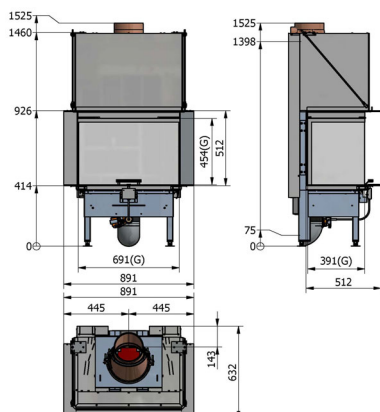

Visio UNIQ 3 Sided Peninsular

NEW - for 2021

NEW	Visio UNIQ Peninsular, Black,	WITH Installation Frame.	£ 7,094.17	£ 8,513.00
NEW	Peninsular, Stainless Steel,	WITH Installation Frame.	£ 7,377.50	£ 8,853.00