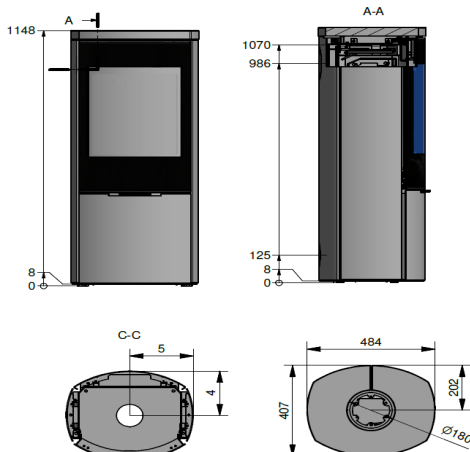

Cover for Wood Compartment ( Optional )

Air Kit - through floor only ( to be ordered with stove )

Air Kit - through back only

Fresh Air Through the Chimney

No Additional Cost

£ 141.67	£ 170.00
£ 130.00	£ 156.00
£ 115.00	£ 138.00
£ 97.50	£ 117.00
<b>ADD</b> £ 130.00	£ 156.00
<b>ADD</b> £ 186.67	£ 224.00
<b>ADD</b> £ 238.33	£ 286.00
<b>ADD</b> £ 400.83	£ 481.00