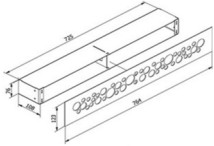

500/1, Visio 1, Visio Tunnel 2:1 Convection Grille

Dimensions	Free Air	£ Ex VAT	£ Inc VAT
764 x 91mm	Free Air 230cm²	£ 168.33	£ 202.00
511480470 with grooves White			
511480490 with grooves Black			
511480870 with holes White			
511480890 with holes Black