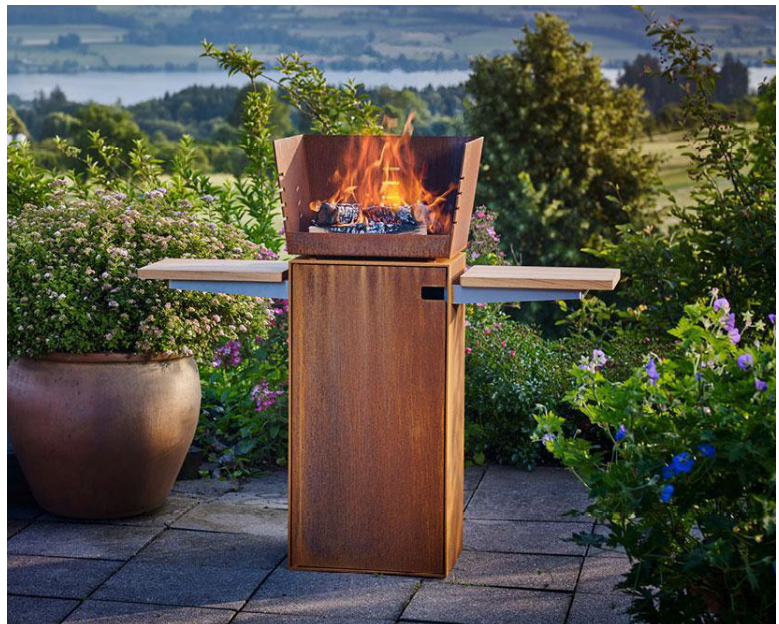

OUTDOOR - WOOD

£ Ex VAT

£ Inc VAT

Outdoor Fires

Gizeh	£ 740.83	£ 889.00
Square Grill with Stainless Steel Grate (Without wood table)	£ 1,265.83	£ 1,519.00
Wood Table	£ 187.50	£ 225.00
Angle Grill (Without stainless steel grate)	£ 891.67	£ 1,070.00
Stainless Steel Grate	£ 233.33	£ 280.00
Ra Firepit	£ 241.67	£ 290.00
Circle Outdoor Fire and Grill (Corten steel / Steel)	£ 1,030.00	£ 1,236.00
Base (Corten Steel)	£ 395.83	£ 475.00
Cover	£ 198.33	£ 238.00
Cooking Grill	£ 312.50	£ 375.00

Light Cone

Light Cone Low	£ 157.50	£ 189.00
Light Cone High	£ 199.17	£ 239.00