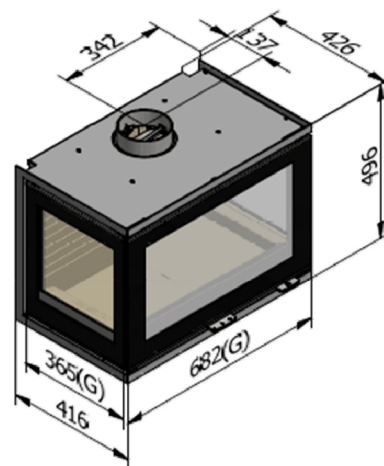

## NEW RAIS 500 2021

- Improved view into the fire
- Large side glass
- Same height and width, but 2,5 cm less depth
- Same exclusive handle and aircontrol design as on RAIS 600