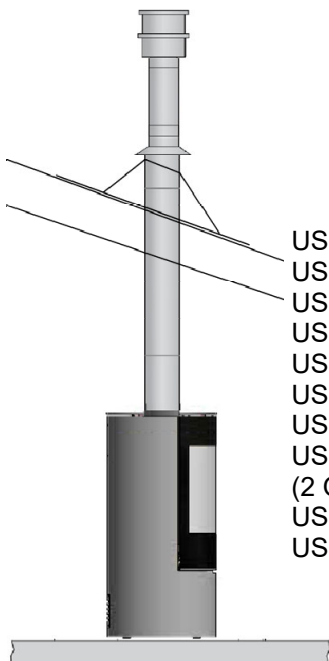

OPTION 4

USD 100 LENGTH 100/150
USDB 90° BEND 100/150
USD 100 LENGTH 100/150
USD 50 LENGTH 100/150
USD 25 LENGTH 100/150
USDVC2 TERMINAL 100/150
USSR STORM COLLAR 100/150
USKB LOCKING BAND 100/150
(2 OFF)
USDPP ADJUSTABLE 100/150
USLS LEAD FLASHING 100/150

ROBEYS STANDARD FLUE KITS

STANDARD KITS ARE AVAILABLE OFF
THE SHELF FOR OPTIONS 1,2 AND 3.