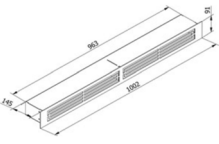

900 Convection Grille

Dimensions	Free Air	£ Ex VAT	£ Inc VAT
1002 x 91mm	Free Air 320cm²	£ 222.50	£ 267.00
911480470 with grooves White			
911480490 with grooves Black			
911480870 with holes White			
911480890 with holes Black