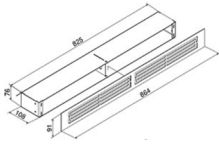

700 Convection Grille

Dimensions	Free Air	£ Ex VAT	£ Inc VAT
864 x 91mm	Free Air 280cm²	£ 168.33	£ 202.00
709480470 with grooves White			
709480490 with grooves Black			
709480870 with holes White			
709480890 with holes Black