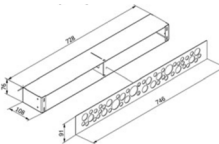

2:1 Convection Grille

Dimensions	Free Air	£ Ex VAT	£ Inc VAT
746 x 91mm	Free Air 235cm²	£ 168.33	£ 202.00
910480770 with grooves White			
910480790 with grooves Black			
910480870 with holes White			
910480890 with holes Black