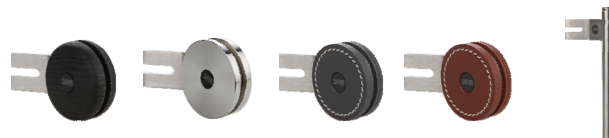

OPTIONS

For all models - MUST SPECIFY AT TIME OF ORDER

	No Additional Cost	
Wooden Handle (Included)		
Round Stainless Steel Handle	£ 122.50	£ 147.00
Leather Handle, Brown or Black	£ 108.33	£ 130.00
Classic Long Stainless Steel Bar Handle	£ 91.67	£ 110.00
Heat Accumulation Stone Only suitable for Juno 160	£ 461.67	£ 554.00
Turntable, Rotating Collar & UK Adaptor	£ 462.50	£ 555.00
Air Kit 35 - through floor only	£ 217.50	£ 261.00
Air Kit 5 - through back only	£ 156.67	£ 188.00