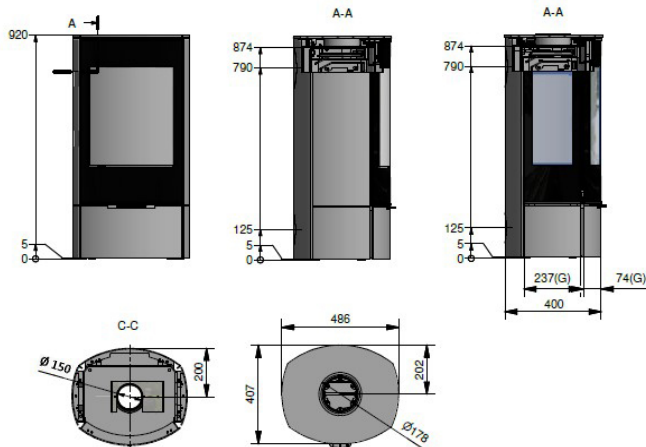

Air Kit - through floor only (to be ordered with stove)	ADD	£ 186.67	£ 224.00
Air Kit - through back only	ADD	£ 238.33	£ 286.00
Fresh Air Through the Chimney	ADD	£ 400.83	£ 481.00