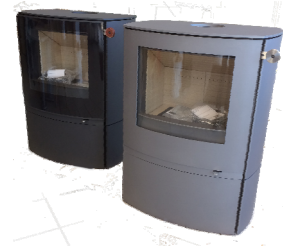

Q-TEE 2

	£ Ex VAT	£ Inc VAT
Stove, Black, 60cm Steel Framed Door	£ 1,533.33	£ 1,840.00
Black, 60cm Glass Door	£ 1,637.50	£ 1,965.00
Standard Log Store (28cm high)	£ 240.00	£ 288.00
High Log Store (38cm high)	£ 260.83	£ 313.00
Narrow Bench (36 wide x 38cm high). Only for use with the high log store.	£ 181.67	£ 218.00
Wide Bench (57 wide x 38cm high). Only for use with the high log store.	£ 216.67	£ 260.00
Low Legs 125mm	£ 160.83	£ 193.00
High Legs 165mm	£ 170.83	£ 205.00
Air System Manifold Kit C/W 100mm duct and Air Kit 1	£ 125.00	£ 150.00

Q-TEE 2 C (Curved Front & Sides)

Stove, Black, 60cm Steel Framed Door	£ 1,866.67	£ 2,240.00
Black, 60cm Glass	£ 1,990.83	£ 2,389.00
Stove, Platinum, 60cm Steel Framed Door	£ 2,158.33	£ 2,590.00
Platinum, 60cm Glass Door	£ 2,280.00	£ 2,736.00