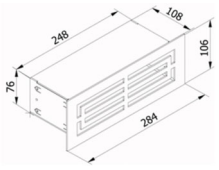

Plus VAT £ 529.17
INC VAT £ 635.00

ROBEYS STANDARD FLUE KITS
STANDARD KITS ARE AVAILABLE
OFF THE SHELF FOR OPTIONS 1,2
AND 3.

CONVECTION GRILLES

£ Ex VAT

£ Inc VAT

Q-Be / Q-Bic Convection Grille

Size	Free Air	£ Ex VAT	£ Inc VAT
287 x 91mm	Free Air 90cm ²	£ 104.17	£ 125.00
707480470 with grooves White			
707480490 with grooves Black			
707480870 with holes White			
707480890 with holes Black			