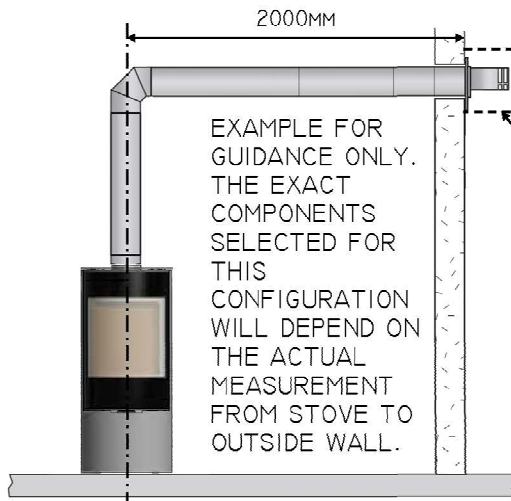

OPTION 4

USD 100 LENGTH 100/150
USDB 90° BEND 100/150
USD 100 LENGTH 100/150 (1 OFF)
USD 50 100/150
USD 25 100/150
USDHCI TERMINAL 100/150
USR ROSETTE 100/150
USMB WALL BAND 100/150 (2 OFF)

Plus VAT £ 529.17
INC VAT £ 635.00

ROBEYS STANDARD FLUE KITS
STANDARD KITS ARE AVAILABLE
OFF THE SHELF FOR OPTIONS 1,2
AND 3.