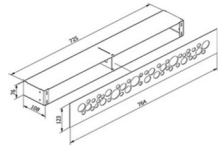

500/3, 500/2, Visio 2, Visio 3 Convection Grille

Size	Free Air	£ Ex VAT	£ Inc VAT
614 x 91mm	Free Air 190cm²	£ 177.50	£ 213.00
511481370 with grooves White			
511481390 with grooves Black			
511481670 with holes White			
511481690 with holes Black