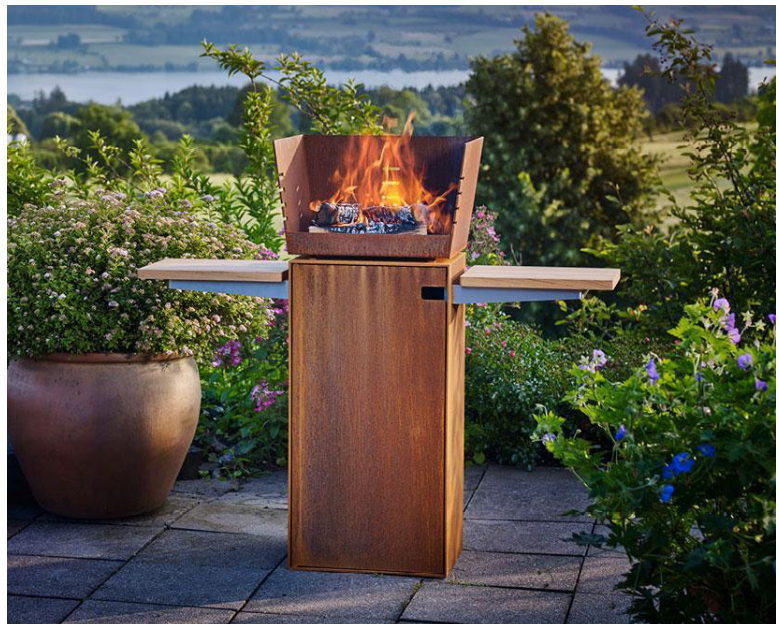

Light Cone

Light Cone Low	£ 159.17	£ 191.00
Light Cone High	£ 198.33	£ 238.00