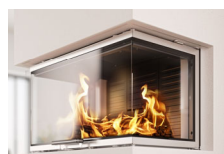

Visio 3	Peninsular, Black,	NO Installation Frame.	£ 4,988.33	£ 5,986.00
	Peninsular, Stainless Steel,	NO Installation Frame.	£ 5,154.17	£ 6,185.00
	Peninsular, Black,	With Installation Frame.	£ 5,500.00	£ 6,600.00
	Peninsular, Stainless Steel,	With Installation Frame.	£ 5,750.00	£ 6,900.00
	Heat Accumulation Stone 42kg (not compatible / required with elements)		£ 237.50	£ 285.00
	Elements complete. Set of 5 stone sections.		£ 1,312.50	£ 1,575.00