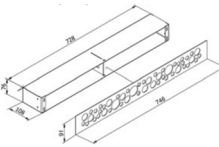

2:1 Convection Grille

Size	Free Air	£ Ex VAT	£ Inc VAT
746 x 91mm	Free Air 235cm²	£ 178.33	£ 214.00
910480770 with grooves White			
910480790 with grooves Black			
910480870 with holes White			
910480890 with holes Black