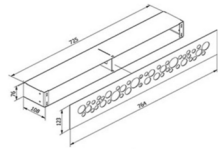

500/1, Visio 1, Visio Tunnel 2:1 Convection Grille

Size	Free Air	£ Ex VAT	£ Inc VAT
764 x 91mm	Free Air 230cm²	£ 177.50	£ 213.00
511480470 with grooves White			
511480490 with grooves Black			
511480870 with holes White			
511480890 with holes Black