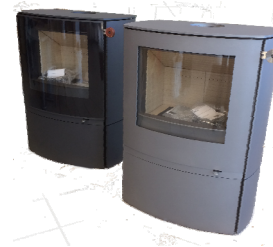

Q-Tee

	£ Ex VAT	£ Inc VAT
Stove, Black, 57cm Steel Framed Door	£ 1,125.00	£ 1,350.00
Black, 65cm Steel Framed Door	£ 1,125.00	£ 1,350.00
Stove, Black, 57cm Glass Door	£ 1,247.50	£ 1,497.00
Black, 65cm Glass Door	£ 1,247.50	£ 1,497.00
Log Store (28cm high)	£ 170.83	£ 205.00
Air System Manifold Kit C/W 100mm duct and Air Kit 1	£ 125.00	£ 150.00

Q-Tee Wall Hung

Stove, Black, Steel Framed Door	£ 1,250.00	£ 1,500.00
Black, Glass Door	£ 1,372.50	£ 1,647.00
Air System Manifold Kit C/W 100mm duct and Air Kit 1	£ 125.00	£ 150.00

Q-Tee 2

Stove, Black, 60cm Steel Framed Door	£ 1,400.00	£ 1,680.00
Black, 60cm Glass Door	£ 1,483.33	£ 1,780.00
Standard Log Store (28cm high)	£ 225.00	£ 270.00
High Log Store (38cm high)	£ 245.83	£ 295.00
Narrow Bench (36 wide x 38cm high). Only for use with the high log store.	£ 175.00	£ 210.00
Wide Bench (57 wide x 38cm high). Only for use with the high log store.	£ 200.00	£ 240.00
Low Legs 125mm	£ 151.67	£ 182.00
High Legs 165mm	£ 160.00	£ 192.00
Air System Manifold Kit C/W 100mm duct and Air Kit 1	£ 125.00	£ 150.00

Q-Tee 2 C (Curved Front & Sides)

Stove, Black, 60cm Steel Framed Door	£ 1,664.17	£ 1,997.00
Black, 60cm Glass	£ 1,791.67	£ 2,150.00
Stove, Platinum, 60cm Steel Framed Door	£ 1,916.67	£ 2,300.00
Platinum, 60cm Glass Door	£ 2,058.33	£ 2,470.00

NEW Stove, Black SOAPSTONE, 104cm Steel Framed Door	£ 3,041.67	£ 3,650.00
Black SOAPSTONE, 104cm Glass	£ 3,160.83	£ 3,793.00

ADD

Wooden Handle (Included)		No Additional Cost
Classic Stainless Steel Handle	£ 90.00	£ 108.00
Leather Handle	£ 108.33	£ 130.00
Stainless Steel Handle	£ 121.67	£ 146.00
Base (28cm)	£ 304.17	£ 365.00
Base (38cm)	£ 322.50	£ 387.00
Low Legs 125mm	£ 151.67	£ 182.00
High Legs 165mm	£ 160.00	£ 192.00
Air System Manifold Kit C/W 100mm duct and Air Kit 1	£ 125.00	£ 150.00