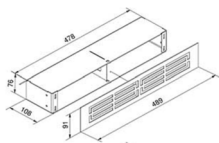

Q-Tee Inset Convection Grille

Size	Free Air	£ Ex VAT	£ Inc VAT
489 x 91mm	Free Air 147cm²	£ 163.33	£ 196.00
836480470 With grooves White			
836480490 With grooves Black			
836480870 With holes White			
836480890 With holes Black