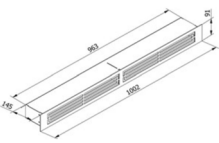

900 Convection Grille

Size	Free Air	£ Ex VAT	£ Inc VAT
1002 x 91mm	Free Air 320cm²	£ 232.50	£ 279.00
911480470 with grooves White			
911480490 with grooves Black			
911480870 with holes White			
911480890 with holes Black