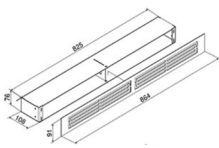

700 Convection Grille

Size	Free Air	£ Ex VAT	£ Inc VAT
864 x 91mm	Free Air 280cm²	£ 177.50	£ 213.00
709480470 with grooves White			
709480490 with grooves Black			
709480870 with holes White			
709480890 with holes Black