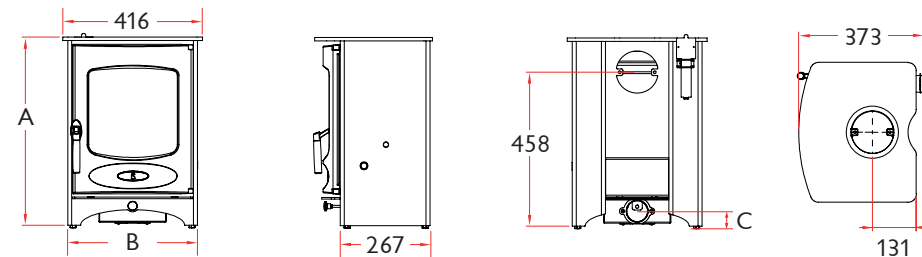

C-FOUR

Featuring a large picture window the C-Four is the smallest model in the C-Series delivering a heat output to the room of between 2 to 5.5kW. The stove is steel plate lined and can take a log length of up to 255mm (10"). With a rated output of 4.9kW the C-Four, in certain situations, can be installed without the need for external air.

RATED OUTPUT

4.9kW to room (range **2-5.5kW**)

NET EFFICIENCY

78.3%

FLUE OUTLET

Top or Rear **125mm (5")** dia

MAX LOG LENGTH

255 mm (10")

MIN DISTANCE TO COMBUSTIBLES

Side: **600mm** Rear: **700mm**

With heatshield - Rear: **200mm**

		A	B	C	WEIGHT
LOW LEGS		560	386	45	83KG
STORE STAND		710	386	195	89KG
HIGH LEGS		765	400	248	85.5KG